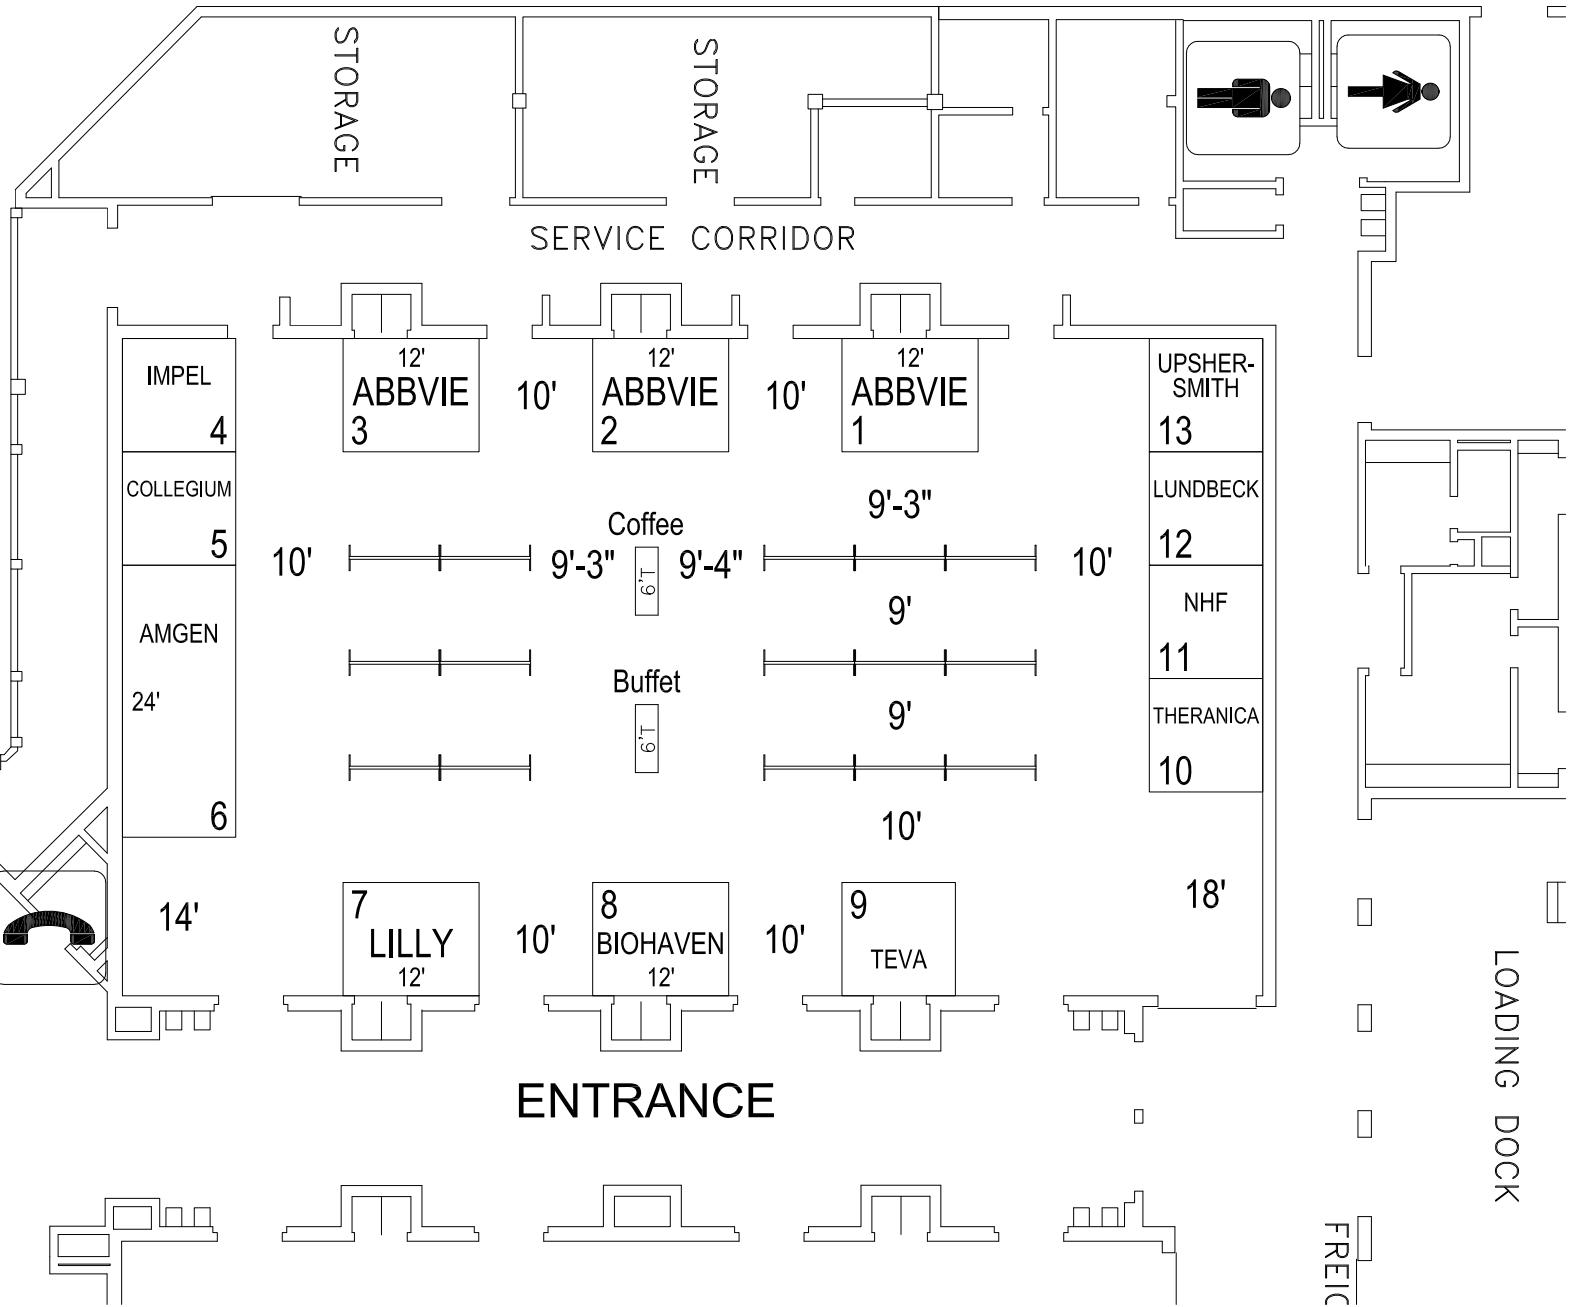

Inventory as of 06/30/2022

Dimension	Size	Qty	SqFt
10'x10'	100	7	700
10'x12'	120	5	600
10'x24'	240	1	240
Totals:		13	1,540

Diamond Headache Clinic Research and Education Headache Update

July 14 - 17, 2022

Disney's Grand Floridian - St. Augustine Hall