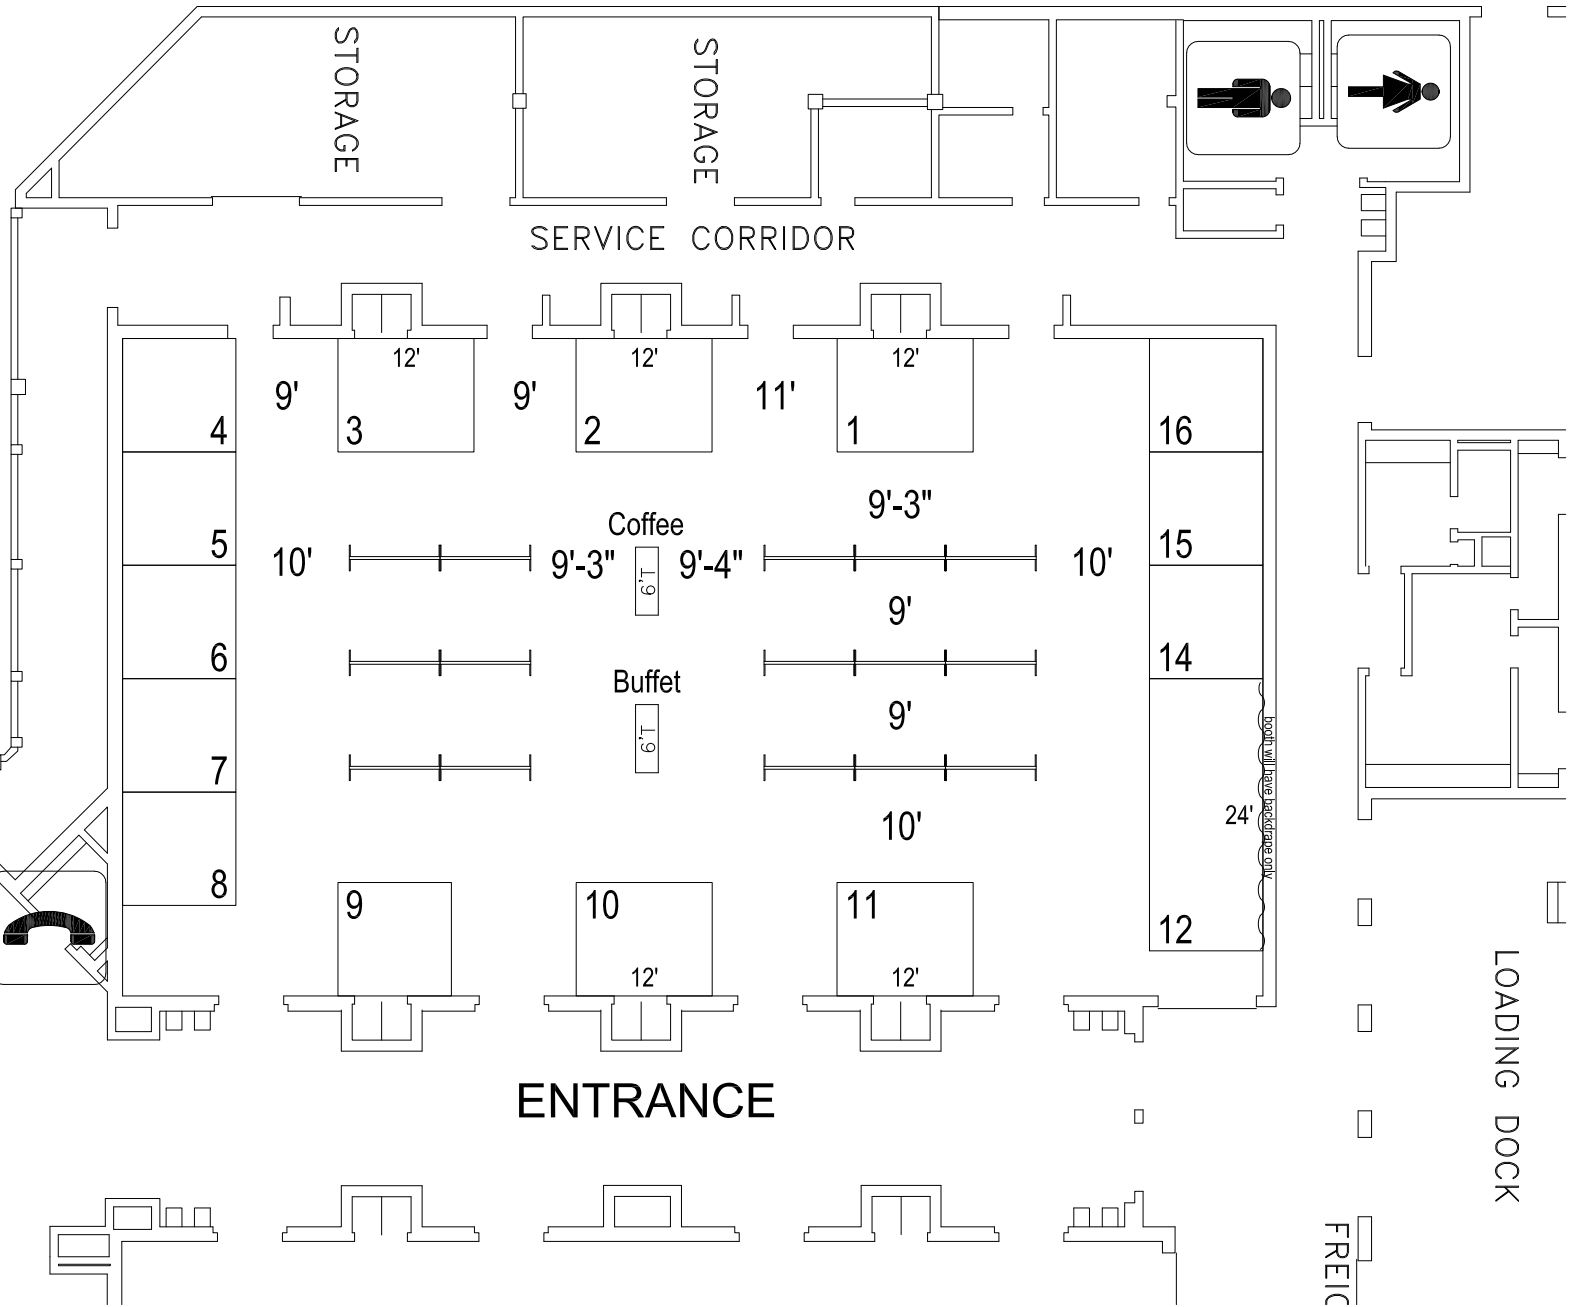

Inventory as of 06/09/2022

Dimension	Size	Qty	SqFt
10'x10'	100	9	900
10'x12'	120	5	600
10'x24'	240	1	240
Totals:		15	1,740

LOADING DOCK

FREIC

Diamond Headache Clinic Research and Education Headache Update

July 14 - 17, 2022

Disney's Grand Floridian - St. Augustine Hall