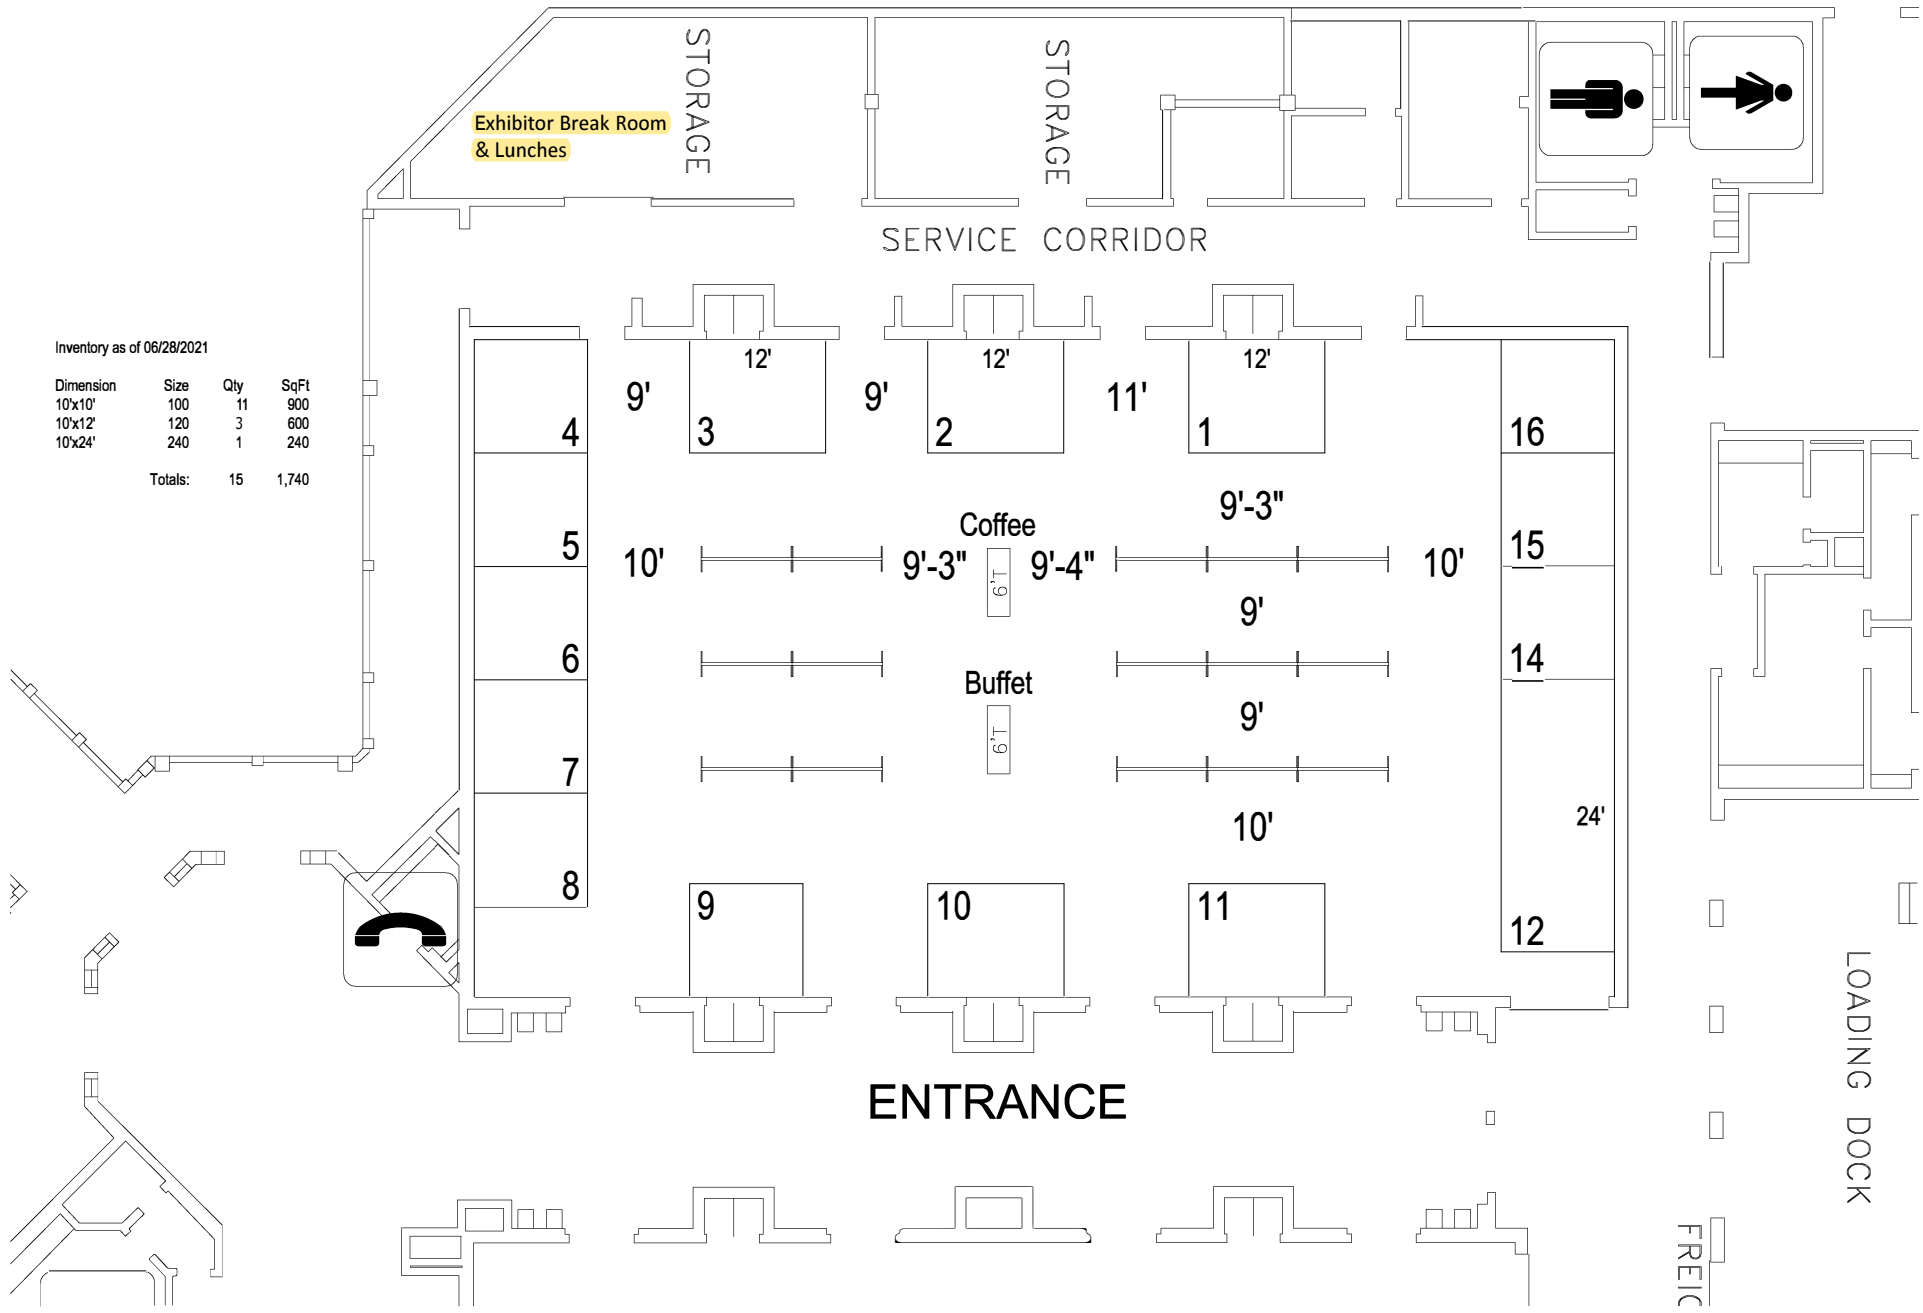

Inventory as of 06/28/2021

Dimension	Size	Qty	SqFt
10'x10'	100	11	900
10'x12'	120	3	600
10'x24'	240	1	240
Totals:		15	1,740

Diamond Headache Clinic Research and Education Headache Update

July 15 - 18, 2021
Disney's Grand Floridian - St. Augustine Hall